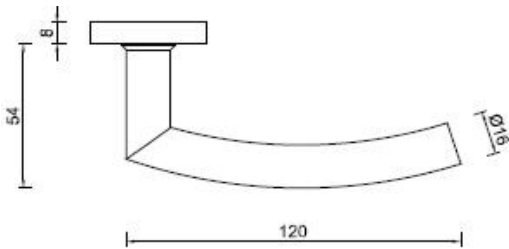

Smart lever handle cw **Keyhole** cutout
Backplate 172x42mm
CTC 57mm

FT0216SBC-SB

ROMA - FT02 Tubular lever handle on backplate

Smart lever handle cw **Cylinder** cutout
Backplate 172x42mm
CTC 61mm

FT0916SBK-SB