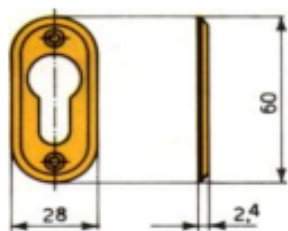

Round Cylinder escutcheon
8mm

ERK

FERKSB6

Round Keyhole escutcheon
6mm

FERKSB

Round Keyhole escutcheon
8mm

06010-00

Round flat euro cylinder
escutcheon