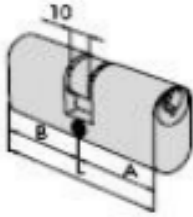

DPS TOILET KNOB CYLINDER

DPS.C.TK07-SB	30/30	60mm
DPS.C.TK10-SB	32.5/32.5	65mm

CISA CYLINDERS

SATIN BRASS

KD: Keyed to Differ

KA: Keyed Alike

MK: Master Keyed

GMK: Grand Master Keyed