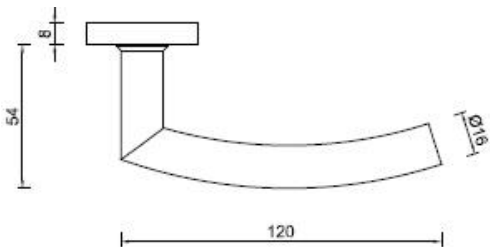

FT0916SBC-SB

EMPOLI - FT09 Tubular lever handle on backplate

Smart lever handle cw **Cylinder** cutout
Backplate 172x42mm
CTC 61mm