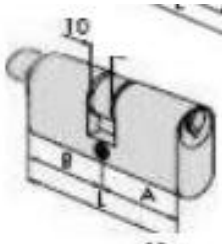

C2000 LARGE OVAL KNOB CYLINDER

Available in KD, KA, MK & GMK

09023-10-00

32,5/32,5

65mm

KD: Keyed to Differ

KA: Keyed Alike

MK: Master Keyed

GMK: Grand Master Keyed